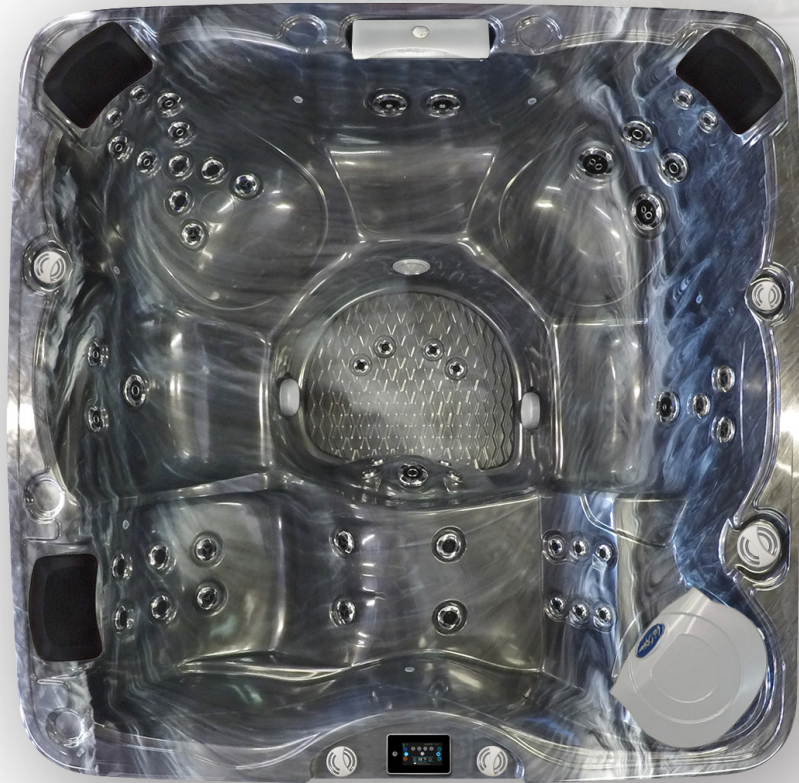

SCAN HERE
FOR MORE
ON ESCAPE X

EC-851LX

BEL AIR-X

8 FT LOUNGER | 51 JETS | 6 SEAT

Comfortably rejuvenate in a 51 - Jet hot tub that gives you a high-impact full body massage. Each jet is carefully placed to relieve tired and sore muscles. The full size lounge and captain seats shape to your body, leaving you feel secured and relaxed.

OPTIONAL FEATURES

- CS Throttle Seat w/ Variable Speed Pump
- Cal Ridge Cabinet w/ Smooth Corners
- XL Heater w/ Touch 2 Topside
- Exclusive Adjustable Therapy System™
- Thermo-Guard™ Full Foam Insulation
- Pure Cure Uv Purification System
- Twin Pure Silk System™
- 24/7 Filtration System
- ABS Molded Bottom Tray
- Cal Connect RF Module
- Freedom™ Sound System

STANDARD FEATURES

- Dimensions: 93" x 93" x 40½"
- Deluxe Acrylic Colors
- Perimeter LED Spa Lighting
- Operating Voltage 240v
- 51 Vector X Jets
- Dome Jet w/ Valve
- NEW Spillover LED Waterfall
- Textured Black Y-Pillows
- Orion Air Venturi Valves
- Molded LED Filter Lid
- 75 Sq. Ft. Ultrawier Filter System
- Gecko in.k1001 Control Panel
- 3 x 6.0 BHP Eliminator High Performance Pump
- Thermo-Shield™ Side Panel and Thermo-Layer Floor
- WhisperHot™ 5.5 kW Incoloy 425 Heater
- Pure Silk Ozone w/ Mazzei Injector and Mixing Chamber
- Pressure Treated Cabinet Frame
- Elite PLUS™ Horizontal Cabinets (Grey, Mocha, Lime Oak)
- NEW ELITE IV™ LED Corners
- 4" to 2.5" Cal Armor Spa Cover (Dark Brown, Grey, Black)